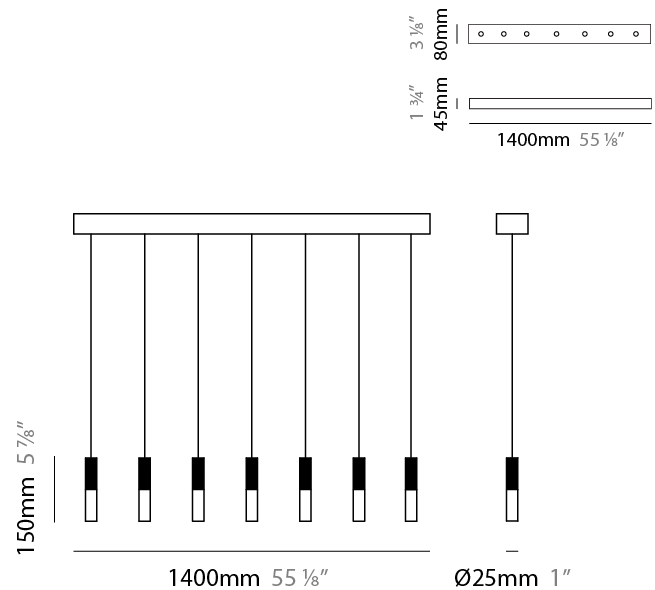

GENERAL

Series: IO
 Subseries: IO 7 Light
 Brand: Quasar
 Division: Design
 Mounting Type: Suspension
 Mounting Location: Ceiling
 Subcategory: Pendant

PHYSICAL

Shape: Cylinder
 Length (mm): 1400
 Length (in): 55 7/8
 Width (mm): 27
 Width (in): 1 1/16
 Height (mm): 150
 Height (in): 5 7/8
 Max. Overall Height (mm): 2150
 Max. Overall Height (in): 84 3/8
 Light Distribution: Downlight
 Weight (kg): 7.3
 Weight (lbs): 16.09
 Fixture Finish: BPA
 Fixture Material: Metal
 Cable Details: 2000mm Cable

LED

Number of LEDs: 7
 Color Temperature (°K): 2700
 Max. Delivered Lumen (lm): 1946
 CRI: >90 CRI
 Lamp Life (hrs): 50000

OPTICAL

RATINGS AND CERTIFICATIONS

Certified By: Certified for North American Standards
 IP rating: IP20

GENERAL

Series: IO
 Subseries: IO Single XL
 Brand: Quasar
 Division: Design
 Mounting Type: Suspension
 Mounting Location: Ceiling
 Subcategory: Pendant

PHYSICAL

Shape: Cylinder
 Diameter (mm): 53
 Diameter (in): 2 1/16
 Height (mm): 300
 Height (in): 11 13/16
 Max. Overall Height (mm): 2300
 Max. Overall Height (in): 90 3/16
 Light Distribution: Downlight
 Weight (kg): 1.5
 Weight (lbs): 3.31
 Fixture Finish: BPA
 Fixture Material: Metal
 Cable Details: 2000mm Cable